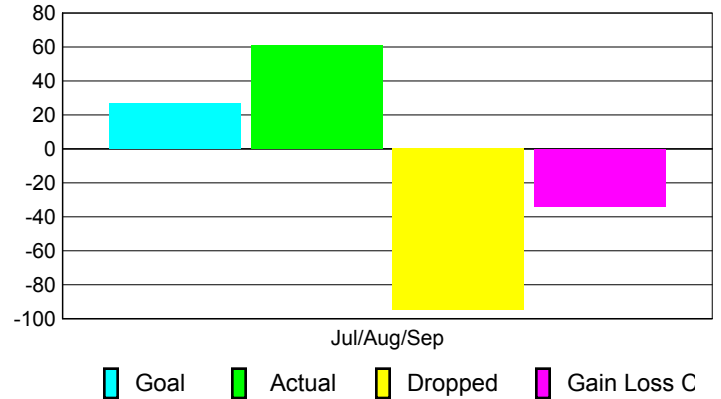

Membership Results 2010-2011

Goal, New, Dropped, Gain/Loss