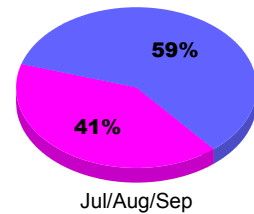

Membership Results
2010-2011

Membership
2009-2010

Month	Net Memb Goal	Actual New Memb	Actual Dropped Memb	Gain/Loss of Memb	Gain/Loss of Memb
Jul/Aug/Sep	27	61	-95	-34	-8
Totals	27	61	-95	-34	-8

Membership Results 2010-2011

Goal, New, Dropped, Gain/Loss

Comparison of Membership Gain/Loss

Current Year Compared to the Previous Year

Gender Comparison 2010-2011

Male Female